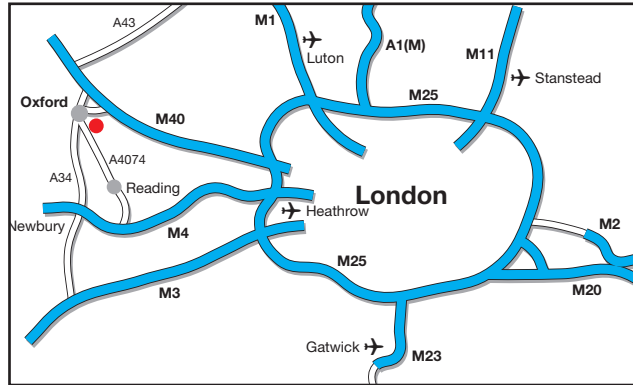

www.oxfordsp.com

Magdalen Centre
Robert Robinson Avenue
Oxford OX4 4GA
Tel: 01865 784000